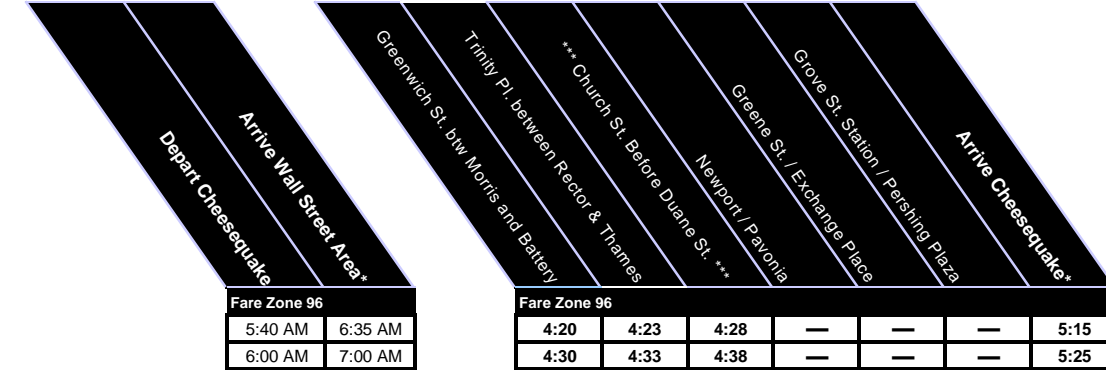

**CHEESEQUAKE PARK AND RIDE SERVICE TO WALL ST. AREA**

**Modified Schedule**

**Northbound**

**Southbound**

This departure operates via Jersey City  
**BOLD TYPE=PM**

Depending on operational needs any departure may be directed to make additional stops.  
 All times are approximate

**Wall Street Area Drop off Locations**

- 1 Varick St & N. Moore St.( after N. Moore St.)
- 2 Broadway & Warren St. (before Warren St.)
- 3 Broadway & Vessey St. (before Vessey St.)
- 4 Broadway & Cortland St. ( After Cortland )
- 5 Broadway & Exchange Alley (after Exchange Alley)