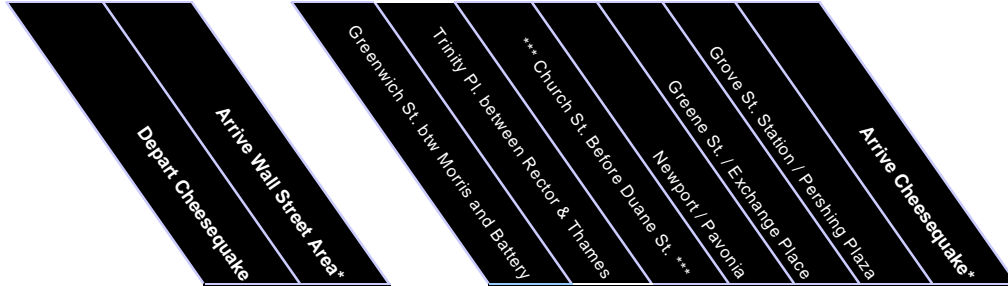

CHEESEQUAKE PARK AND RIDE SERVICE TO WALL ST. AREA

10/14/19

WEEKDAY SERVICE

Northbound

Southbound

Fare Zone 96		Fare Zone 96						
5:00 AM	5:50 AM	2:45	2:48	2:53	—	—	—	3:40
5:30 AM	6:25 AM	3:35	3:38	3:43	—	—	—	4:30
5:40 AM	6:35 AM	4:00	4:03	4:08	—	—	—	4:55
6:00 AM	7:00 AM	4:20	4:23	4:28				5:15
6:06 AM	7:06 AM	4:30	4:33	4:38				5:25
6:10 AM	7:10 AM	—	—	—	4:30	4:35	4:40	5:30 JC
6:25 AM	7:25 AM	5:10	5:13	5:18	—	—	—	6:05
6:40 AM	7:45 AM	5:20	5:23	5:28	—	—	—	6:15
6:55 AM	8:00 AM	—	—	—	5:20	5:25	5:30	6:20 JC
7:00 AM JC	8:05 AM	5:50	5:53	5:58	—	—	—	6:45
7:06 AM	8:11 AM	6:15	6:18	6:23	—	—	—	7:10
7:10 AM	8:15 AM	6:30	6:33	6:38	—	—	—	7:25
7:35 AM	8:40 AM							
7:50 AM	8:55 AM							
8:00 AM JC	9:05 AM							
8:00 AM	9:05 AM							

JC This departure operates via Jersey City
BOLD TYPE=PM

Depending on operational needs any departure may be directed to make additional stops.
All times are approximate

Wall Street Area Drop off Locations

- 1 Varick St & N. Moore St.(after N. Moore St.)
- 2 Broadway & Warren St. (before Warren St.)
- 3 Broadway & Vessey St. (before Vessey St.)
- 4 Broadway & Cortland St. (After Cortland)
- 5 Broadway & Exchange Alley (after Exchange Alley)