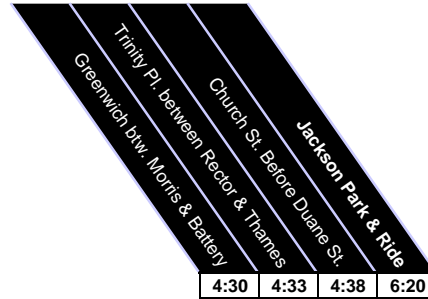

JACKSON - WALL STREET SERVICE

8/27//18

Fare Zone: 108

NORTHBOUND TO WALL STREET

SOUTHBOUND TO JACKSON

Wall Street Area Drop off Locations

- 1 Varick St & N. Moore St. (after N. Moore St.)
- 2 Broadway & Warren St. (before Warren St.)
- 3 Broadway & Vessey St. (before Vessey St.)

- 4 Broadway & Cortland St. (After Cortland)
- 5 Broadway & Exchange Alley (after Exchange Alley)

BOLD TYPE = PM

Depending on operational needs any departure may be directed to make additional stops.
All times are approximate