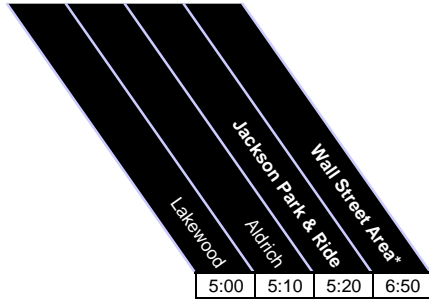

JACKSON - WALL STREET SERVICE

8/27//18

Fare Zone: 108

NORTHBOUND TO WALL STREET

SOUTHBOUND TO JACKSON

Wall Street Area Drop off Locations

- 1 Varick St & N. Moore St. (after N. Moore St.)
- 2 Broadway & Warren St. (before Warren St.)
- 3 Broadway & Vessey St. (before Vessey St.)

- 4 Broadway & Cortland St. (After Cortland)
- 5 Broadway & Exchange Alley (after Exchange Alley)

BOLD TYPE = PM

Depending on operational needs any departure may be directed to make additional stops.
All times are approximate