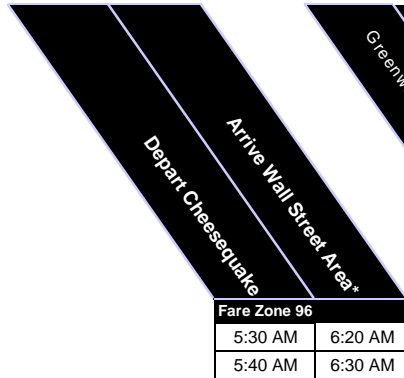

CHEESEQUAKE PARK AND RIDE SERVICE TO WALL ST. AREA

MODIFIED SCHEDULE

FRIDAY NOVEMBER 27th 2020

Northbound

Southbound

BOLD TYPE=PM

Depending on operational needs any departure may be directed to make additional stops.
All times are approximate

Wall Street Area Drop off Locations

- 1 Varick St & N. Moore St. (after N. Moore St.)
- 2 Broadway & Warren St. (before Warren St.)
- 3 Broadway & Vessey St. (before Vessey St.)
- 4 Broadway & Cortland St. (After Cortland)
- 5 Broadway & Exchange Alley (after Exchange Alley)