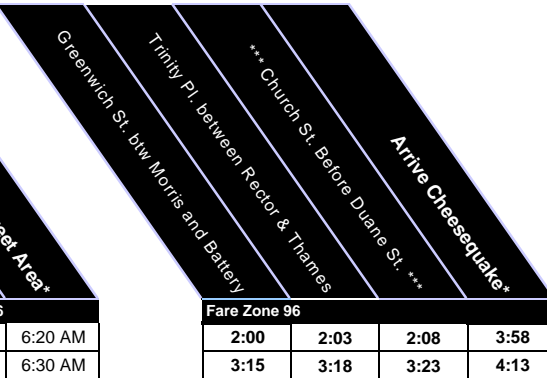

CHEESEQUAKE PARK AND RIDE SERVICE TO WALL ST. AREA

MODIFIED SCHEDULE

FRIDAY NOVEMBER 27th 2020

Northbound

Southbound

BOLD TYPE=PM

Depending on operational needs any departure may be directed to make additional stops.
All times are approximate

Wall Street Area Drop off Locations

- 1 Varick St & N. Moore St. (after N. Moore St.)
- 2 Broadway & Warren St. (before Warren St.)
- 3 Broadway & Vessey St. (before Vessey St.)
- 4 Broadway & Cortland St. (After Cortland)
- 5 Broadway & Exchange Alley (after Exchange Alley)