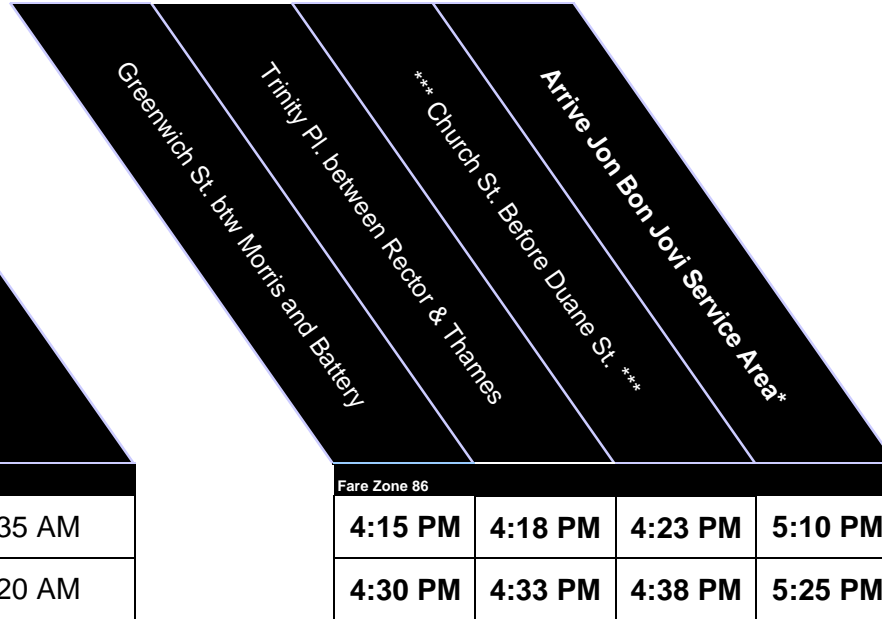

Black Friday

Northbound

Southbound

BOLD TYPE=PM

Depending on operational needs any departure may be directed to make additional stops.

All times are approximate

*Previously Named Cheesequake Service Area

Wall Street Area Drop off Locations

- 1 Varick St & N. Moore St.(after N. Moore St.)
- 2 Broadway & Warren St. (before Warren St.)
- 3 Broadway & Vessey St. (before Vessey St.)

- 4 Broadway & Cortland St. (After Cortland)
- 5 Broadway & Exchange Alley (after Exchange Alley)