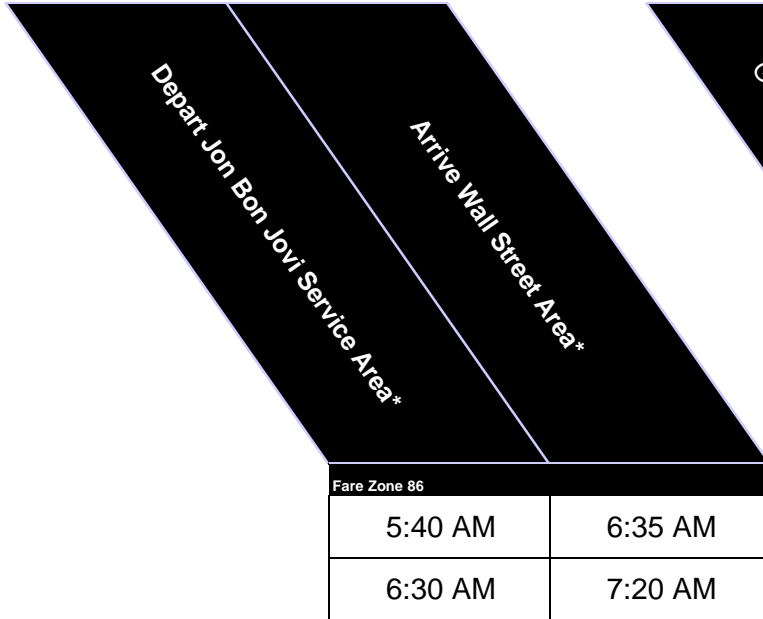

Black Friday

Northbound

Southbound

BOLD TYPE=PM

Depending on operational needs any departure may be directed to make additional stops.

All times are approximate

*Previously Named Cheesequake Service Area

Wall Street Area Drop off Locations

- 1 Varick St & N. Moore St.(after N. Moore St.)
- 2 Broadway & Warren St. (before Warren St.)
- 3 Broadway & Vessey St. (before Vessey St.)

- 4 Broadway & Cortland St. (After Cortland)
- 5 Broadway & Exchange Alley (after Exchange Alley)