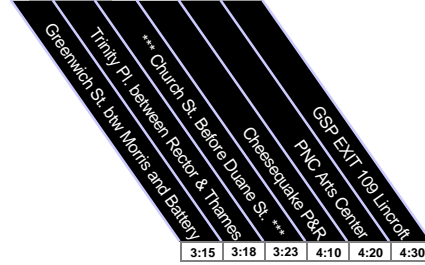

**LINCROFT, PNC ART CENTER AND CHEESEQUAKE TO WALL STREET AREA
MODIFIED SCHEDULE FRIDAY NOVEMBER 27th 2020**

Northbound - AM to Wall Street Area

Southbound - PM

Depending on operational needs any departure may be directed to make additional stops.
All times are approximate

Wall Street Area Drop off Locations

- 1 Varick St & N. Moore St. (after N. Moore St.)
- 2 Broadway & Warren St. (before Warren St.)
- 3 Broadway & Vessey St. (before Vessey St.)

- 4 Broadway & Cortland St. (After Cortland)
- 5 Broadway & Exchange Alley (after Exchange Alley)