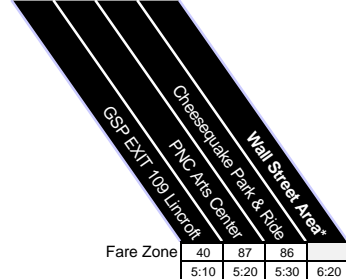

**LINCROFT, PNC ART CENTER AND CHEESEQUAKE TO WALL STREET AREA
MODIFIED SCHEDULE FRIDAY NOVEMBER 27th 2020**

Northbound - AM to Wall Street Area

Southbound - PM

Depending on operational needs any departure may be directed to make additional stops.
All times are approximate

Wall Street Area Drop off Locations

- 1 Varick St & N. Moore St. (after N. Moore St.)
- 2 Broadway & Warren St. (before Warren St.)
- 3 Broadway & Vessey St. (before Vessey St.)

- 4 Broadway & Cortland St. (After Cortland)
- 5 Broadway & Exchange Alley (after Exchange Alley)