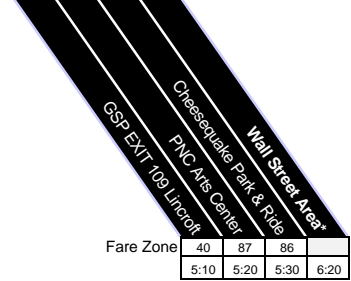

LINCROFT, PNC ART CENTER AND CHEESEQUAKE TO WALL STREET AREA

MODIFIED SCHEDULE

FRIDAY NOVEMBER 27th 2020

Northbound - AM to Wall Street Area

Southbound - PM

Depending on operational needs any departure may be directed to make additional stops.
All times are approximate

Wall Street Area Drop off Locations

- 1 Varick St & N. Moore St. (after N. Moore St.)
- 2 Broadway & Warren St. (before Warren St.)
- 3 Broadway & Vessey St. (before Vessey St.)

- 4 Broadway & Cortland St. (After Cortland)
- 5 Broadway & Exchange Alley (after Exchange Alley)