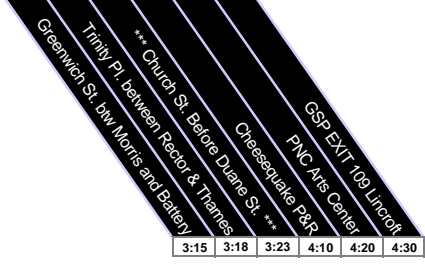

LINCROFT, PNC ART CENTER AND CHEESEQUAKE TO WALL STREET AREA

MODIFIED SCHEDULE

FRIDAY NOVEMBER 27th 2020

Northbound - AM to Wall Street Area

Southbound - PM

Depending on operational needs any departure may be directed to make additional stops.
All times are approximate

Wall Street Area Drop off Locations

- 1 Varick St & N. Moore St. (after N. Moore St.)
- 2 Broadway & Warren St. (before Warren St.)
- 3 Broadway & Vessey St. (before Vessey St.)

- 4 Broadway & Cortland St. (After Cortland)
- 5 Broadway & Exchange Alley (after Exchange Alley)